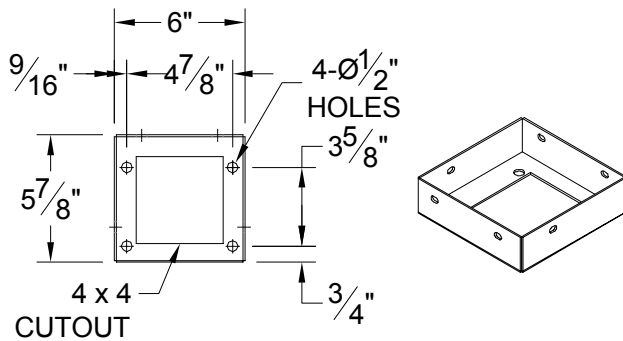

### FEATURES AND BENEFITS

- Mainly used for parking lot applications where 120V/15A is required
- Bolt together design
- Concealed internal baseplate for maximum safety
- Top and bottom cross ties for increased rigidity
- Mini-breaker protection on models with breakers
- Weatherproof lexan covers
- ASA-61 grey industrial powder coat finish
- Also available with 15/20A or GFI receptacles
- Also available with cast aluminum covers
- Pedestal raised 1/4" from base for corrosion protection
- Standard is hidden base but also available with direct burial and external base
- Custom heights available
- Custom colours available

### TECHNICAL INFORMATION

- CSA Type 3R enclosure (weatherproof)
- 6" x 5 7/8" baseplate constructed of 12 gauge galvanized steel
- 30 1/2"H x 6"W x 5 3/4"D body constructed of 12 ga. galvaneal steel
- Grounding lug for #4 - #14 AWG wire
- Bolted base

BASEPLATE DETAIL

| MODEL NO. | RECEPTACLES |            | BREAKERS |          |
|-----------|-------------|------------|----------|----------|
|           | QTY         | TYPE       | QTY      | TYPE     |
| SEL-AP1   | 2           | 15A Duplex | 4        | 15A Mini |
| SEL-AP1M  | 2           | 15A Duplex | 2        | 15A Mini |
| SEL-AP2   | 1           | 15A Duplex | 2        | 15A Mini |
| SEL-AP2M  | 1           | 15A Duplex | 1        | 15A Mini |
| SEL-AP3   | 2           | 15A Duplex | 0        | None     |
| SEL-AP4   | 1           | 15A Duplex | 0        | None     |
| SEL-AP5   | 3           | 15A Duplex | 0        | None     |
| SEL-AP6   | 4           | 15A Duplex | 0        | None     |
| SEL-AP7   | 3           | 15A Duplex | 3        | 15A Mini |
| SEL-AP8   | 4           | 15A Duplex | 4        | 15A Mini |