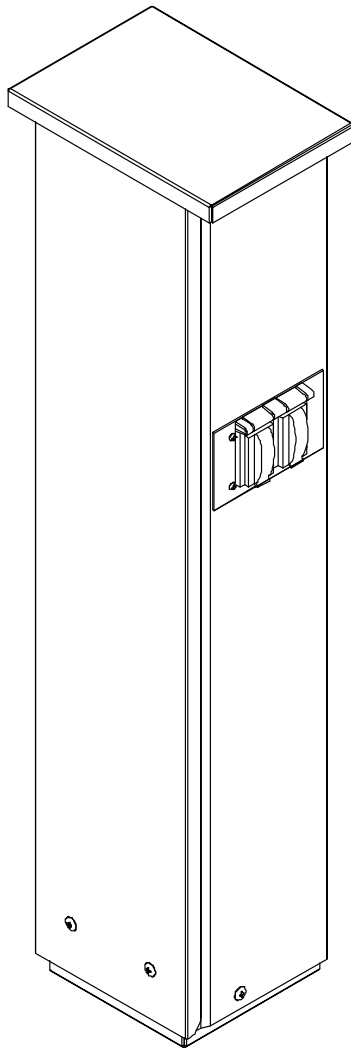

## SELECT SERIES POWER PEDESTAL

### FEATURES AND BENEFITS

- Mainly used for parking lot applications where 120V/15A is required
- Bolt together design
- Concealed internal baseplate for maximum safety
- Top and bottom cross ties for increased rigidity
- Mini-breaker protection on models with breakers
- Weatherproof lexan covers
- ASA-61 grey industrial powder coat finish
- Also available with 15/20A or GFI receptacles
- Also available with cast aluminum covers
- Pedestal raised 1/4" from base for corrosion protection
- Standard is hidden base but also available with direct burial and external base
- Custom heights available
- Custom colours available

### TECHNICAL INFORMATION

- CSA Type 3R enclosure (weatherproof)
- 6" x 5 7/8" baseplate constructed of 12 gauge galvanized steel
- 30 1/2"H x 6"W x 5 3/4"D body constructed of 12 ga. galvaneal steel
- Grounding lug for #4 - #14 AWG wire
- Bolted base

BASEPLATE DETAIL

| MODEL NO. | RECEPTACLES |            | BREAKERS |          |
|-----------|-------------|------------|----------|----------|
|           | QTY         | TYPE       | QTY      | TYPE     |
| SEL-AP1   | 2           | 15A Duplex | 4        | 15A Mini |
| SEL-AP1M  | 2           | 15A Duplex | 2        | 15A Mini |
| SEL-AP2   | 1           | 15A Duplex | 2        | 15A Mini |
| SEL-AP2M  | 1           | 15A Duplex | 1        | 15A Mini |
| SEL-AP3   | 2           | 15A Duplex | 0        | None     |
| SEL-AP4   | 1           | 15A Duplex | 0        | None     |
| SEL-AP5   | 3           | 15A Duplex | 0        | None     |
| SEL-AP6   | 4           | 15A Duplex | 0        | None     |
| SEL-AP7   | 3           | 15A Duplex | 3        | 15A Mini |
| SEL-AP8   | 4           | 15A Duplex | 4        | 15A Mini |