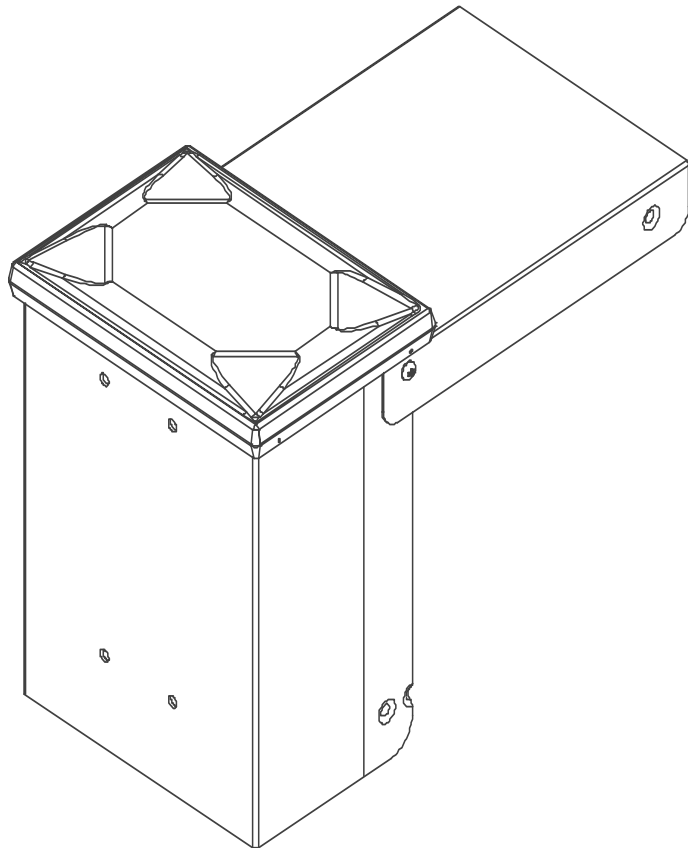

## FEATURES AND BENEFITS

- Mainly used in campgrounds and where larger amperage is required
- Uses the head design of the APR pedestal without the lugs
- Wall or fence mounting
- Padlockable cover for maximum security
- Magnetic breakers enable branch rated protection
- Heavy duty construction
- ASA-61 grey industrial powder coat finish
- Custom colours available

## TECHNICAL INFORMATION

- CSA Type 3R enclosure (weatherproof)
- 10"H x 6"W x 4"D body construction
- 10KAIR branch rated breakers
- Galvanized steel substrate
- Grounding lug for #4 - #14 AWG wire

MODEL NO.	QTY	RECEPTACLES		BREAKERS	
		TYPE	QTY	TYPE	
APRH 1	1	15A Duplex	1	15A Single Pole	
APRH 2	2	15A Duplex	2	15A Single Pole	
APRH 1G	1	15A GFI Duplex	1	15A Single Pole	
APRH 2G	2	15A GFI Duplex	2	15A Single Pole	
APRH 3	1	15A Duplex	1	15A Single Pole	
	1	30A 125V RV	1	30A Single Pole	
APRH 3G	1	15A GFI Duplex	1	15A Single Pole	
	1	30A 125V RV	1	30A Single Pole	
APRH 3-20	1	15/20A Duplex	1	20A Single Pole	
	1	30A 125V RV	1	30A Single Pole	
APRH 3-20G	1	15/20A GFI Duplex	1	20A Single Pole	
	1	30A 125V RV	1	30A Single Pole	
APRH 4	1	30A 125V RV	1	30A Single Pole	
APRH 5	1	20A 125V Twist Lock	1	20A Single Pole	
APRH 6	1	50A 125/250V	1	50A Two Pole	
APRH 7	2	30A 125V RV	2	30A Single Pole	
APRH 8	1	15A Duplex	1	15A Single Pole	
	1	50A 125/250V	1	50A Two Pole	
APRH 8G	1	15A GFI Duplex	1	15A Single Pole	
	1	50A 125/250V	1	50A Two Pole	
APRH 8-20	1	15/20A Duplex	1	20A Single Pole	
	1	50A 125/250V	1	50A Two Pole	
APRH 8-20G	1	15/20A GFI Duplex	1	20A Single Pole	
	1	50A 125/250V	1	50A Two Pole	