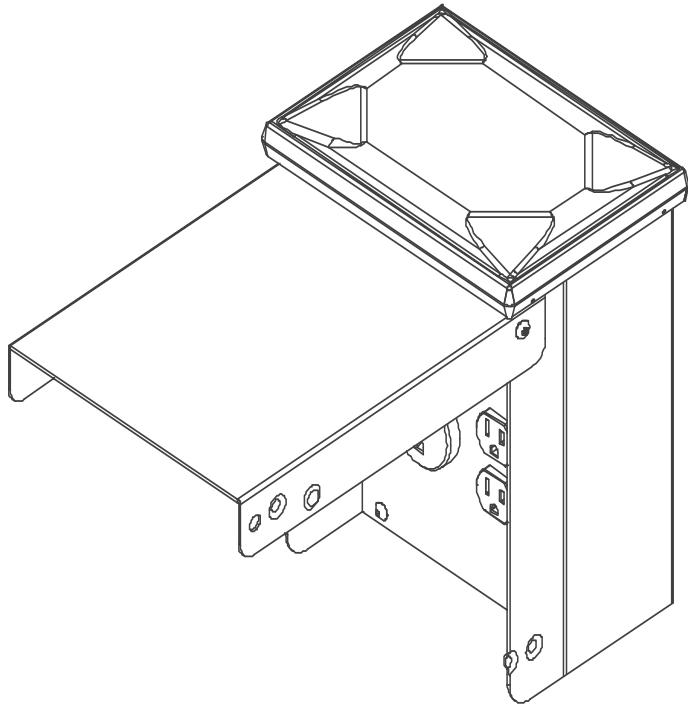

## FEATURES AND BENEFITS

- Mainly used in campgrounds and where larger amperage is required
- Uses the head design of the APR pedestal without the lugs
- Wall or fence mounting
- Padlockable cover for maximum security
- Magnetic breakers enable branch rated protection
- Heavy duty construction
- ASA-61 grey industrial powder coat finish
- Custom colours available

## TECHNICAL INFORMATION

- CSA Type 3R enclosure (weatherproof)
- 10"H x 6"W x 4"D body construction
- 10KAIR branch rated breakers
- Galvanized steel substrate
- Grounding lug for #4 - #14 AWG wire

MODEL NO.	QTY	RECEPTACLES		BREAKERS	
		TYPE	QTY	TYPE	
APRH 1	1	15A Duplex	1	15A Single Pole	
APRH 2	2	15A Duplex	2	15A Single Pole	
APRH 1G	1	15A GFI Duplex	1	15A Single Pole	
APRH 2G	2	15A GFI Duplex	2	15A Single Pole	
APRH 3	1	15A Duplex	1	15A Single Pole	
	1	30A 125V RV	1	30A Single Pole	
APRH 3G	1	15A GFI Duplex	1	15A Single Pole	
	1	30A 125V RV	1	30A Single Pole	
APRH 3-20	1	15/20A Duplex	1	20A Single Pole	
	1	30A 125V RV	1	30A Single Pole	
APRH 3-20G	1	15/20A GFI Duplex	1	20A Single Pole	
	1	30A 125V RV	1	30A Single Pole	
APRH 4	1	30A 125V RV	1	30A Single Pole	
APRH 5	1	20A 125V Twist Lock	1	20A Single Pole	
APRH 6	1	50A 125/250V	1	50A Two Pole	
APRH 7	2	30A 125V RV	2	30A Single Pole	
APRH 8	1	15A Duplex	1	15A Single Pole	
	1	50A 125/250V	1	50A Two Pole	
APRH 8G	1	15A GFI Duplex	1	15A Single Pole	
	1	50A 125/250V	1	50A Two Pole	
APRH 8-20	1	15/20A Duplex	1	20A Single Pole	
	1	50A 125/250V	1	50A Two Pole	
APRH 8-20G	1	15/20A GFI Duplex	1	20A Single Pole	
	1	50A 125/250V	1	50A Two Pole	